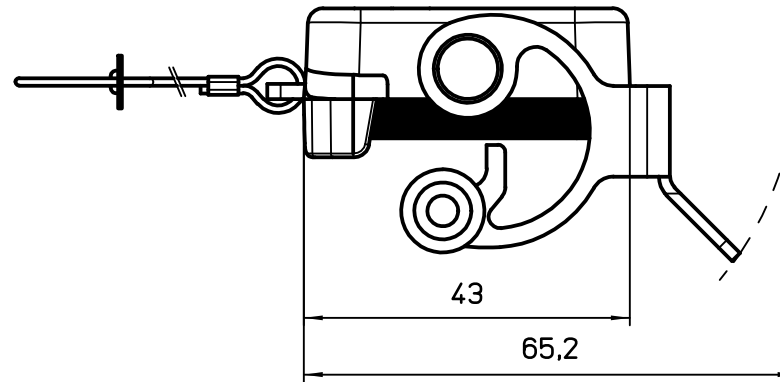

Diritti riservati All rights reserved

1

2

3

REV.	DATE	SIGNATURE		
		Dimensions in mm	Simplified representation with dimensions without tolerance	
Original Size A4			CZCR 06 LG	Scale 1:1
Date 13/09/22			Cover with 1 lever and gasket, size "44.27", 180 °C	
Sign. S.Diasparra				