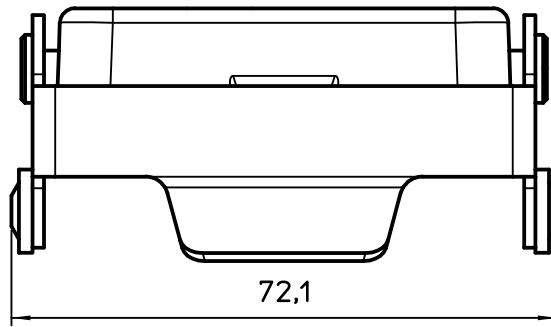

Diritti riservati All rights reserved

1

2

3

REV.	DATE	SIGNATURE		
		Dimensions in mm	Simplified representation with dimensions without tolerance	
Original Size A4			CZCR 06 LG	Scale 1:1
Date 13/09/22			Cover with 1 lever and gasket, size "44.27", 180 °C	
Sign. S.Diasparra				